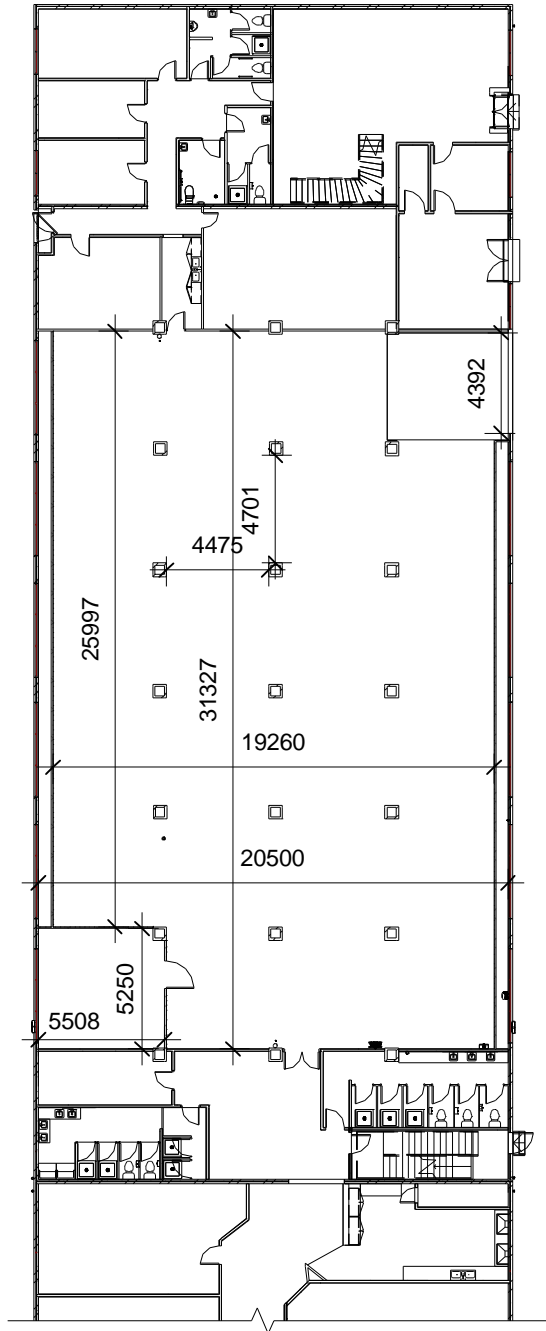

MAX VEHICLE HEIGHT: 3.3m

1

Scale 1 : 300